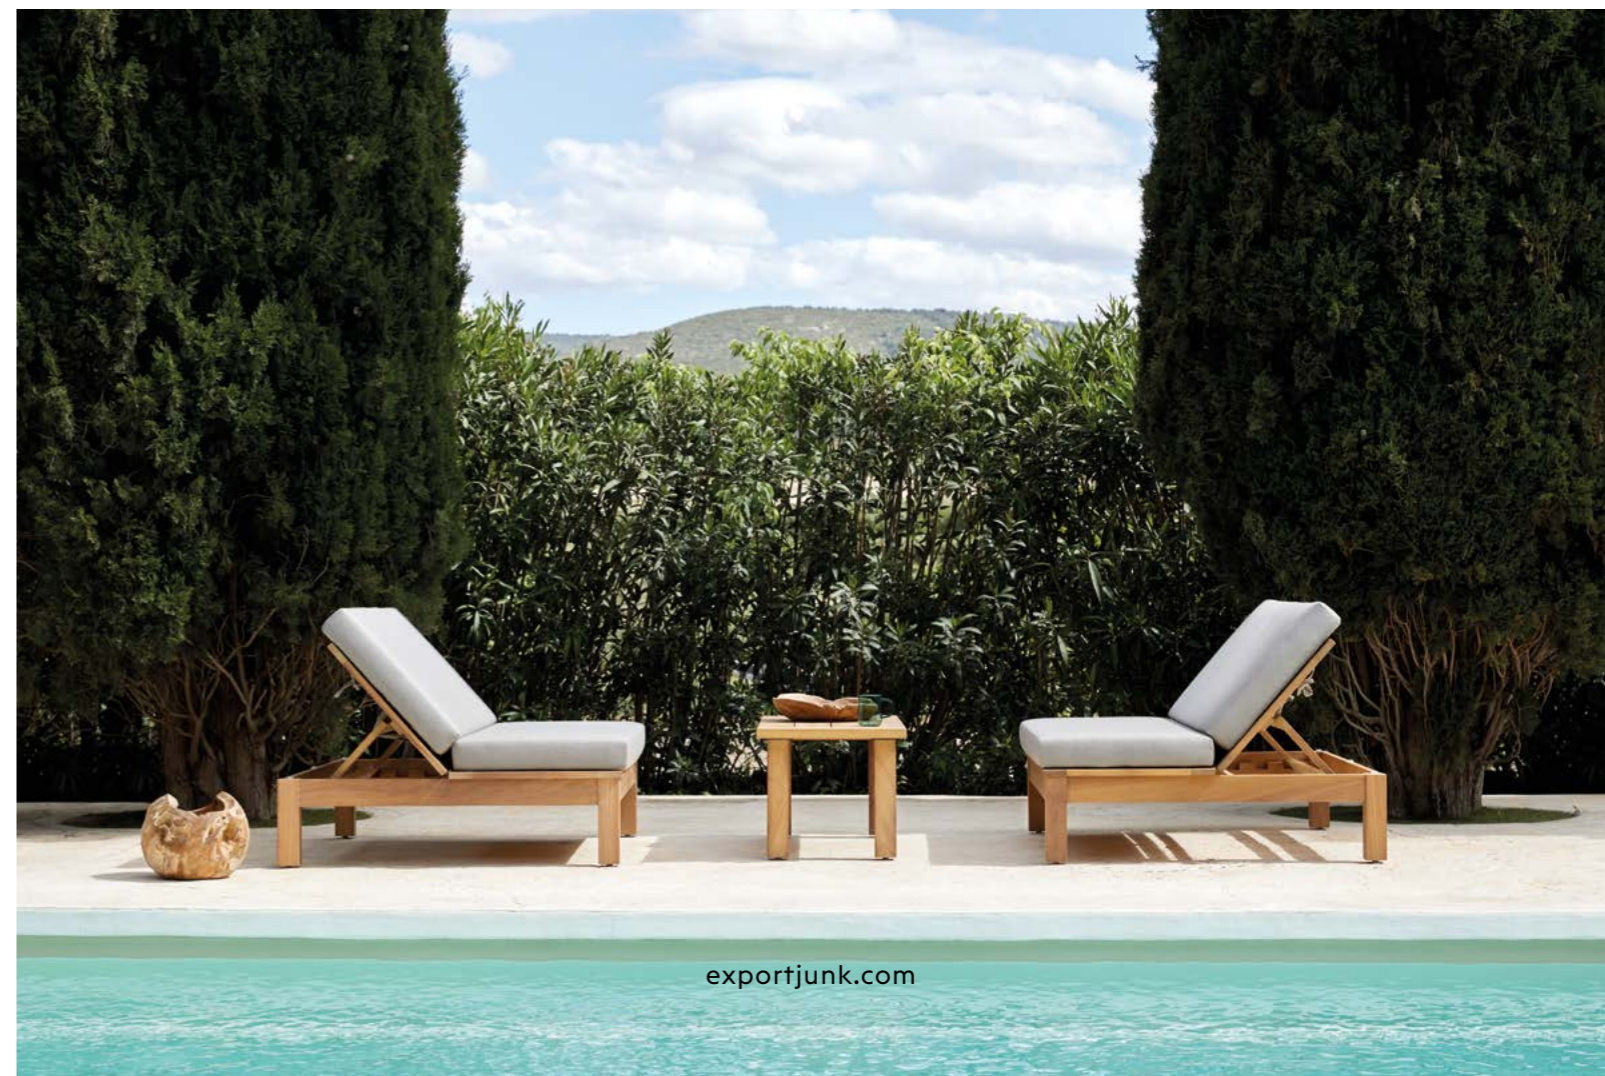

Mesa centro Petra - Iroko

Ref. 1266 110 cm x 40 cm x 45 cm