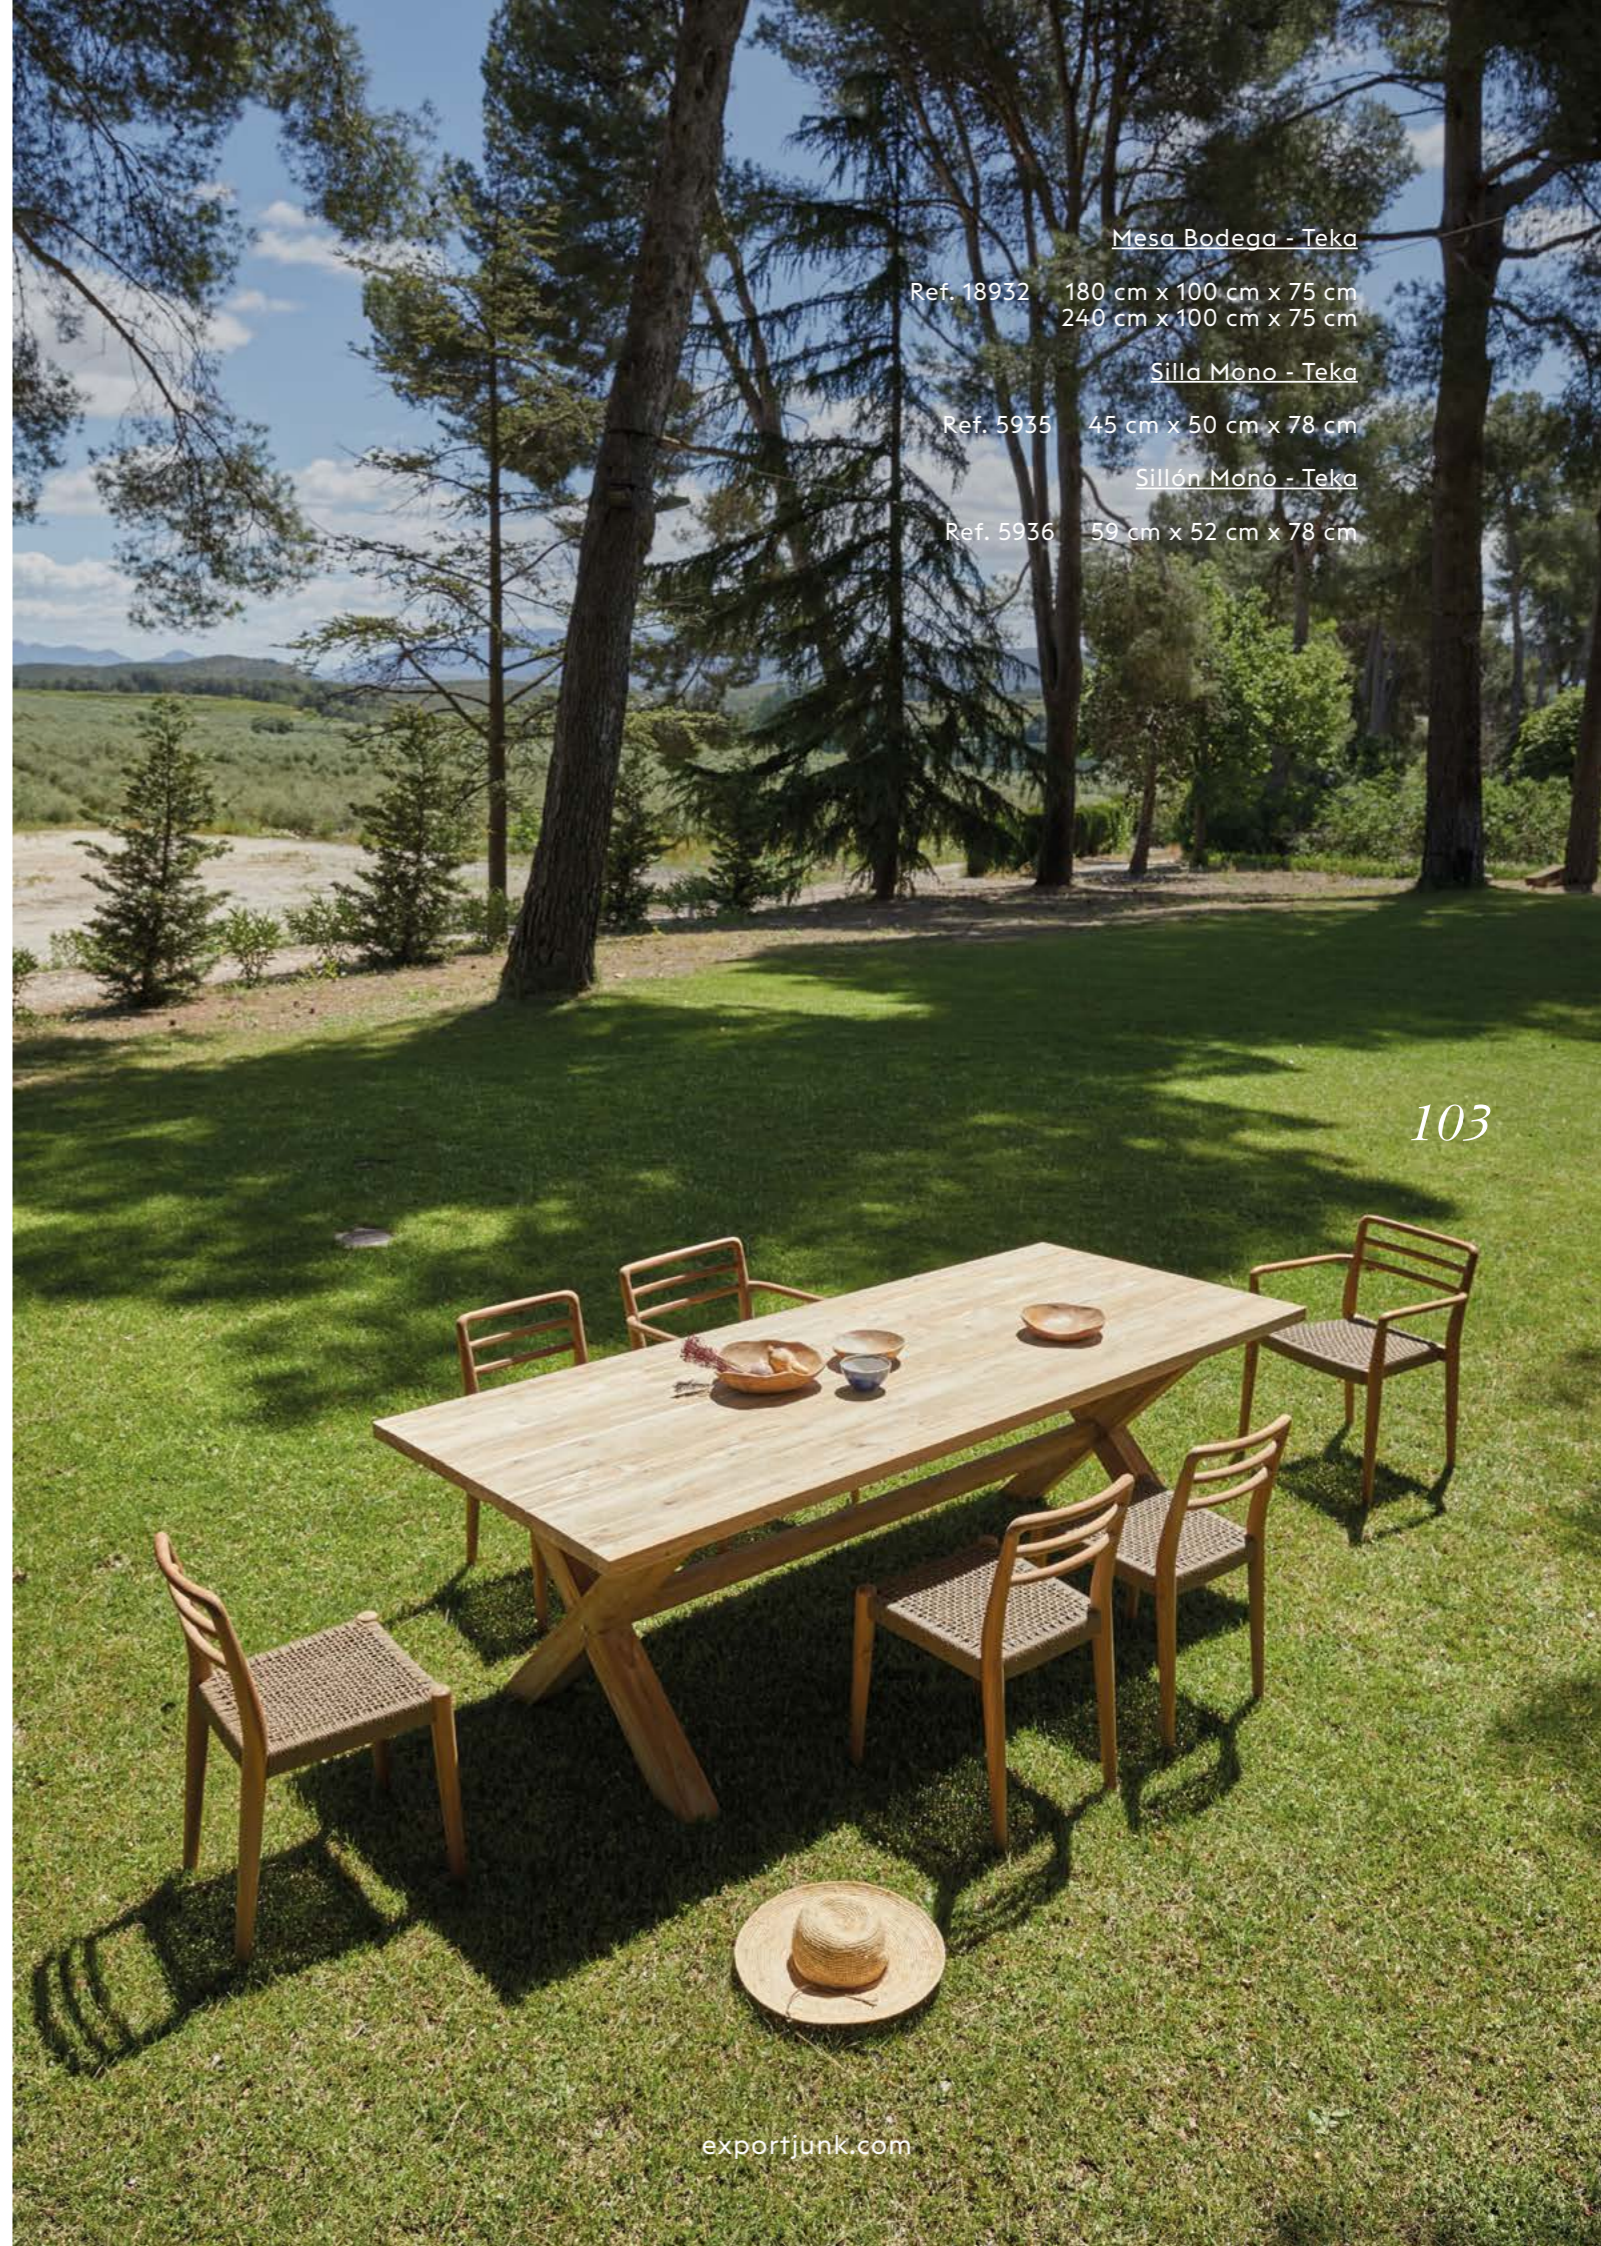

102

103

Mesa Bodega - Teka

Ref. 18932 180 cm x 100 cm x 75 cm
240 cm x 100 cm x 75 cm

Silla Mono - Teka

Ref. 5935 45 cm x 50 cm x 78 cm

Sillón Mono - Teka

Ref. 5936 59 cm x 52 cm x 78 cm